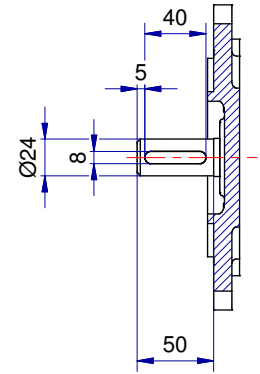

Shaft detail

01-IP55-Cast Iron-IE2-90L B5-2 8