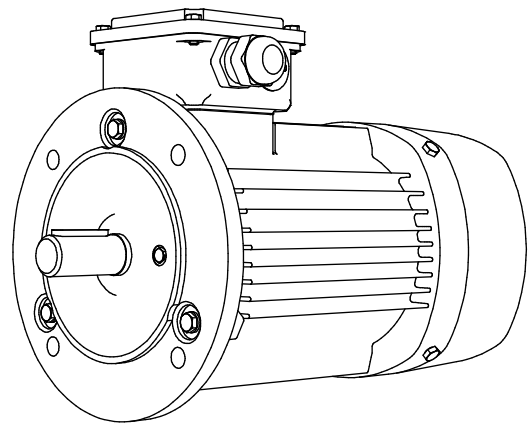

Shaft detail

01-IP55-Cast Iron-IE2-90L B5-2 8