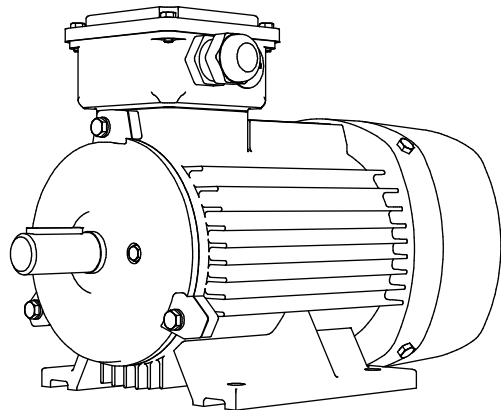

Shaft detail

01-IP55-Cast Iron-IE2-90L B3-2 8