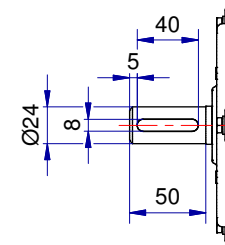

Shaft detail

01-IP55-Cast Iron-IE2-90L B3-2 8