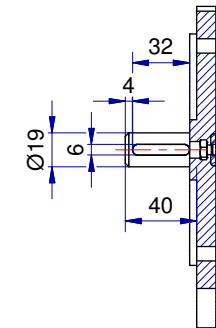

Shaft detail

01-IP55-Cast Iron-IE2-80 B5-2_8