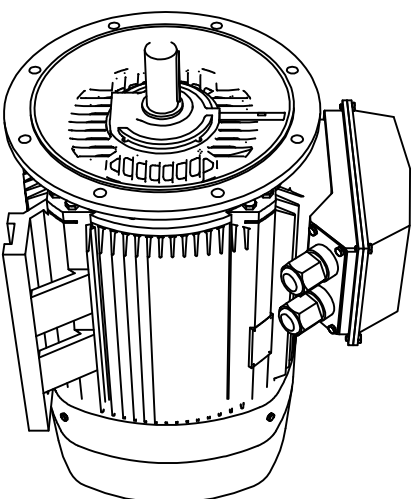

Shaft detail

01-IP55-Cast Iron-IE2-315S B35-2