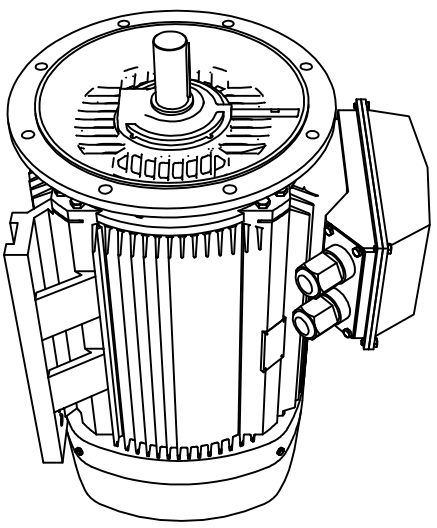

Shaft detail

01-IP55-Cast Iron-IE2-315M B35-2