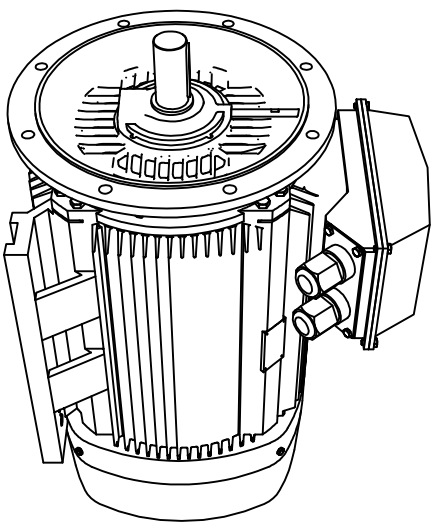

Shaft detail

01-IP55-Cast Iron-IE2-315L B35-2