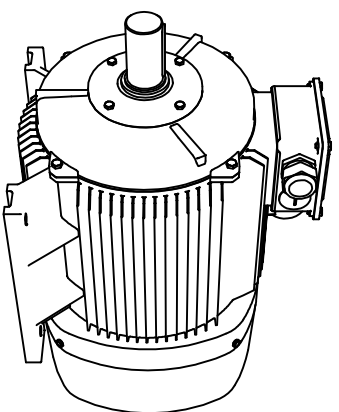

Shaft detail

01-IP55-Cast Iron-IE2-280S B3-4_6