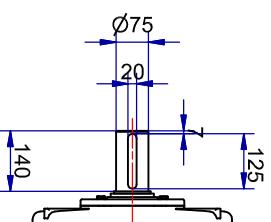

Shaft detail

01-IP55-Cast Iron-IE2-280S B3-4_6