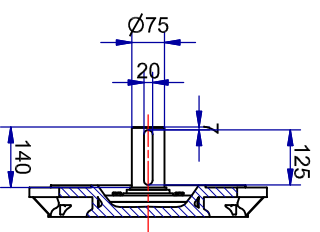

Shaft detail

01-IP55-Cast Iron-IE2-280M B35-4_6