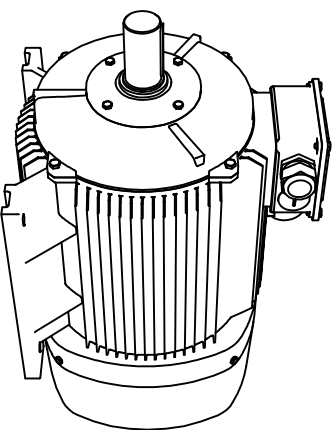

Shaft detail

01-IP55-Cast Iron-IE2-280M B3-4_6