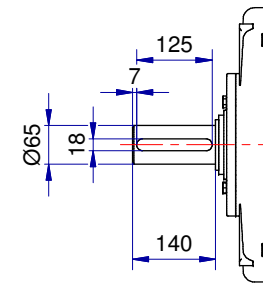

Shaft detail

01-IP55-Cast Iron-IE2-280M B3-2