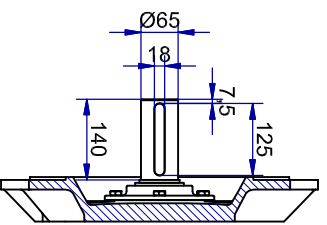

Shaft detail

01-IP55-Cast Iron-IE2-250M B5-4_6