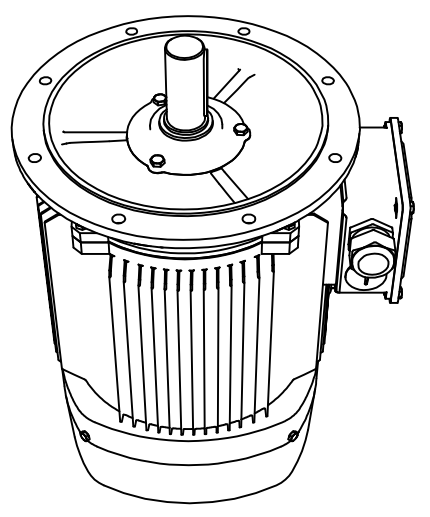

Shaft detail

01-IP55-Cast Iron-IE2-250M B5-2