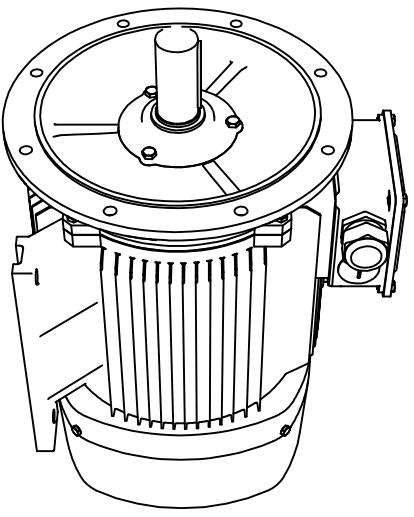

Shaft detail

01-IP55-Cast Iron-IE2-250M B35-4_6