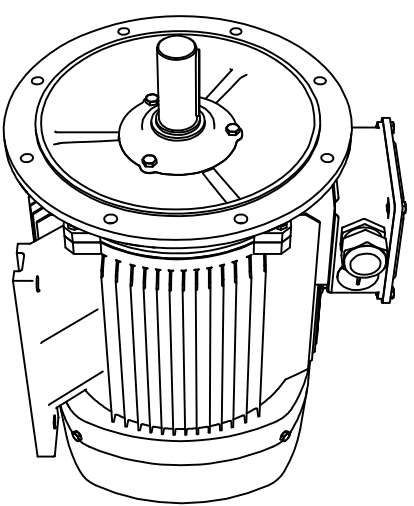

Shaft detail

01-IP55-Cast Iron-IE2-250M B35-2