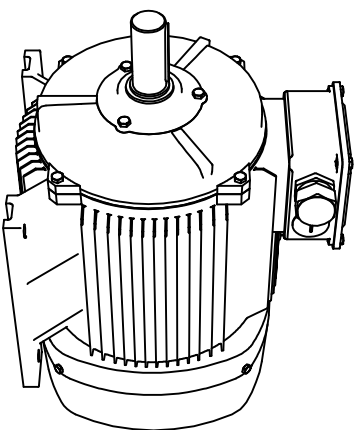

Shaft detail

01-IP55-Cast Iron-IE2-250M B3-2