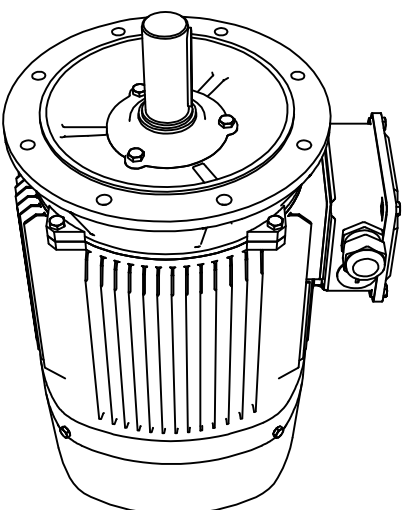

Shaft detail

01-IP55-Cast Iron-IE2-225M B5-4_8