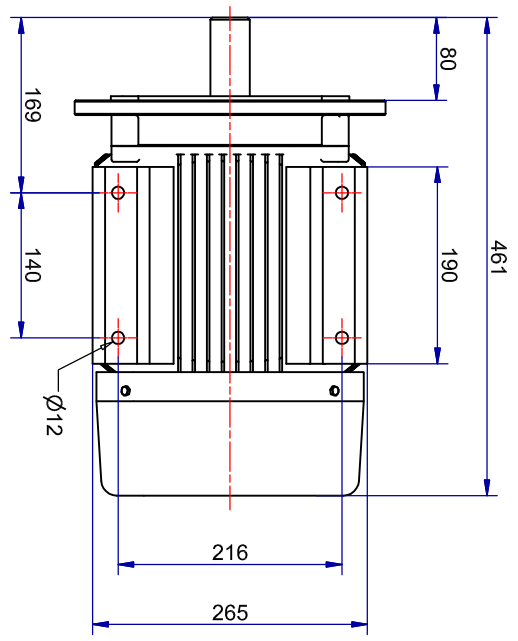

01-IP55-Cast Iron-IE2-132S B35-2_8

Shaft detail