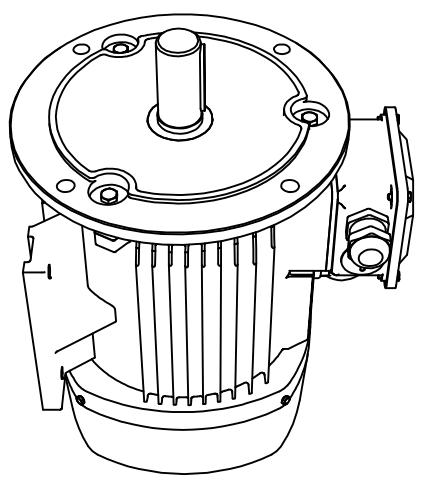

01-IP55-Cast Iron-IE2-132S B35-2_8

Shaft detail