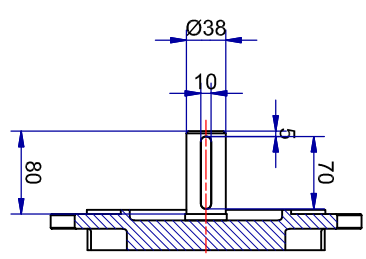

01-IP55-Cast Iron-IE2-132S B35-2_8

Shaft detail