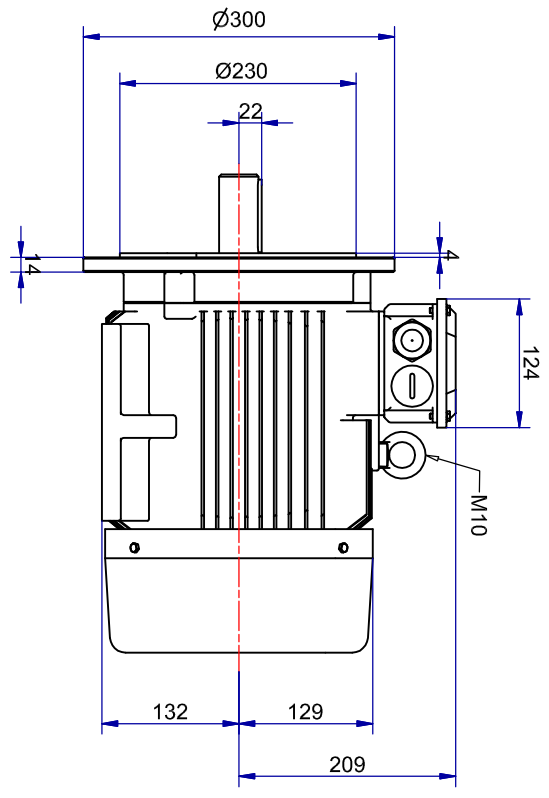

01-IP55-Cast Iron-IE2-132S B35-2_8

Shaft detail