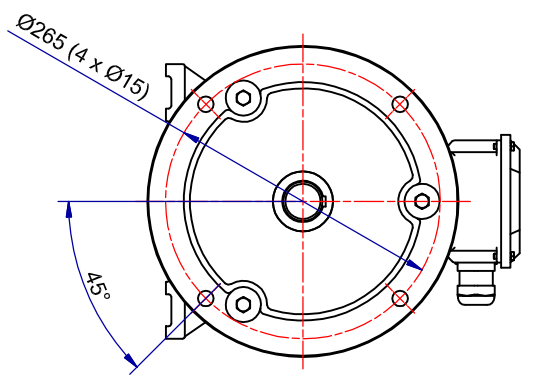

01-IP55-Cast Iron-IE2-132S B35-2_8

Shaft detail