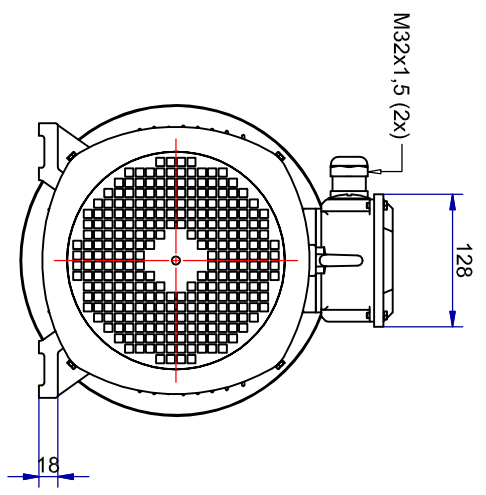

01-IP55-Cast Iron-IE2-132S B35-2_8

Shaft detail